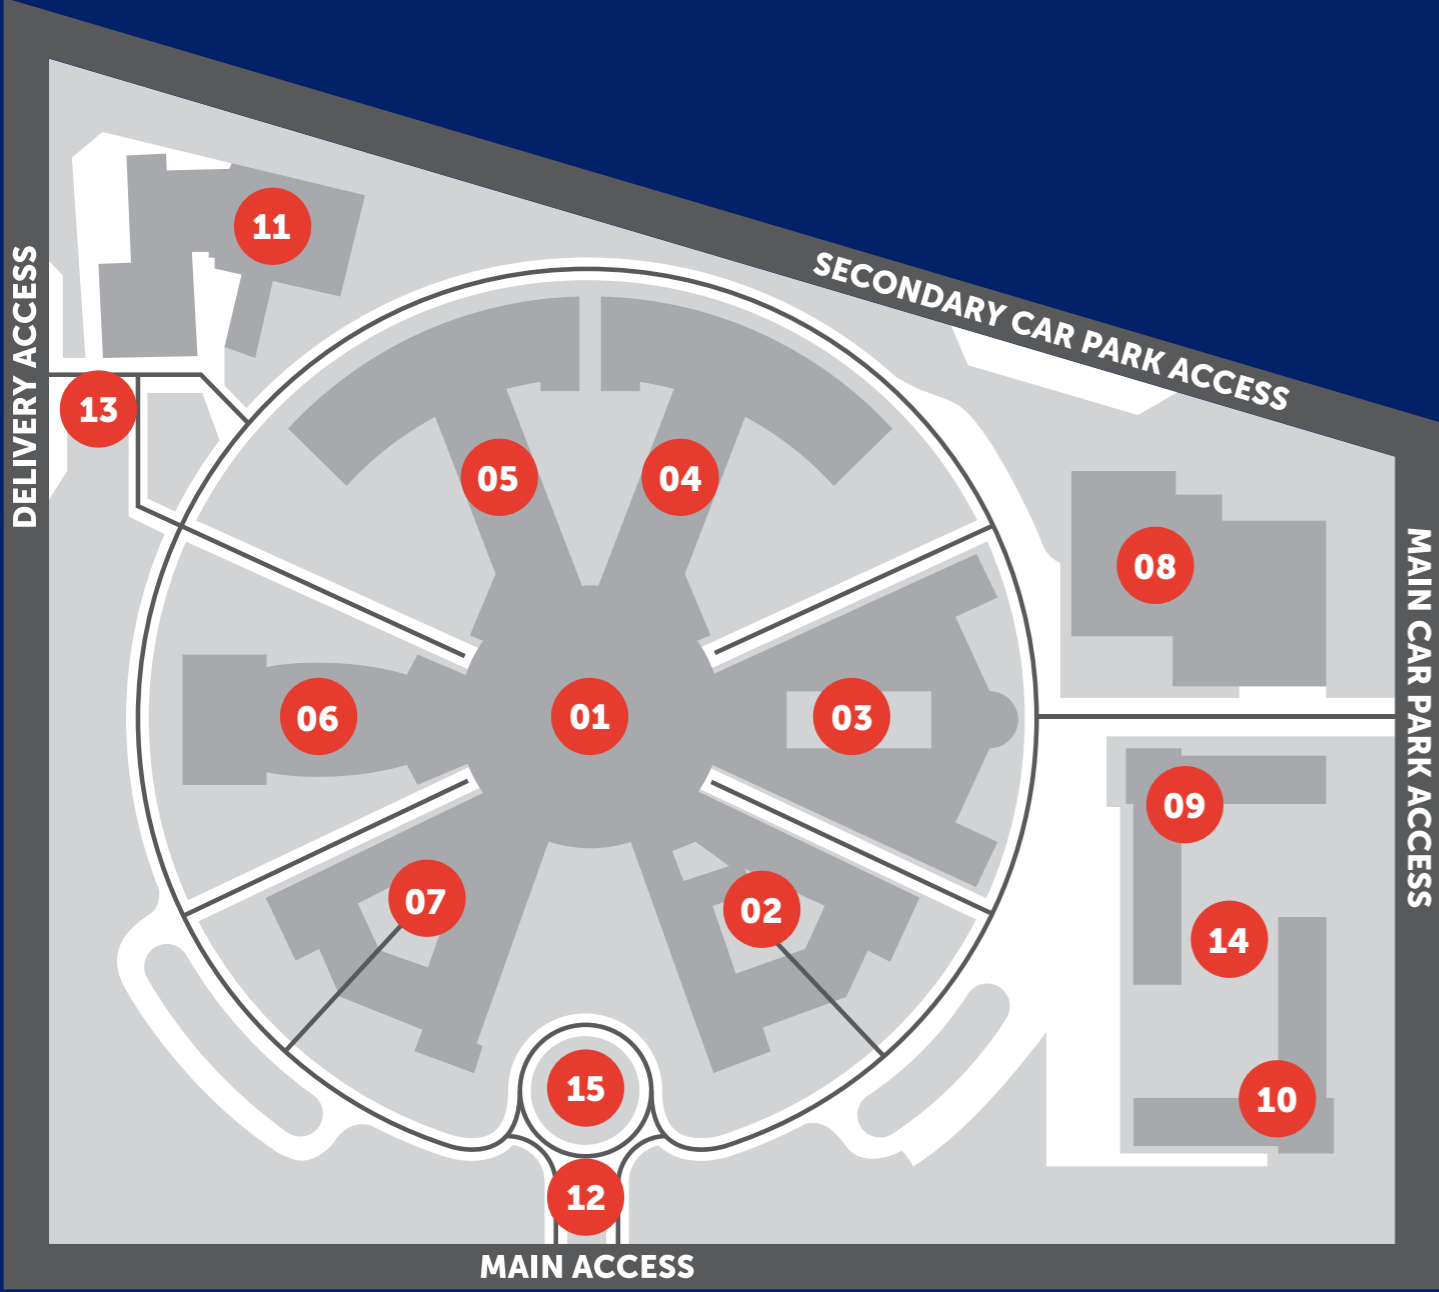

Sorbonne University Abu Dhabi

Map

01 Central Plaza	06 Auditorium	11 FM Office
02 Administration	07 Library	12 Guard Post
03 Dining Hall	08 Sports Hall	13 Guard Post
04 Lecture Wing 1	09 Male Residence	14 Car Park Building
05 Lecture Wing 2	10 Female Residence	15 Fountain